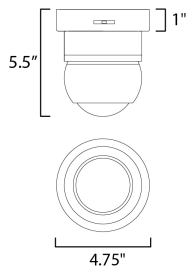

**PRODUCT DESCRIPTION**

Introducing a new take on the now classically modern LED ring, large illuminated spheres act as "nodes" to support the tapered aluminum channel while also providing additional down light. Featuring a CCT selectable switch, the collection conveniently allows end users to select from warmer white light to energizing bright white lighting in 5 color temperature options. The convenient functionality is matched with its performance, meeting California's JA8 Title 24 requirements. Rated to deliver higher lumens per watt and power sources that supports range voltage input and 3 in one dimming, this product is designed to meet the requirements of both home and commercial projects.

**MEASUREMENTS**

DIMENSION : 4.75" L x 4.75" W x 5.5" H  
 HANGING WEIGHT : 0.87 lb

**LAMPING**

INPUT VOLTAGE : V  
 LUMENS : 800 Rated (700 Del.)  
 BULB : 1 x 10W LED AC Integrated , 10W Total  
 BULB INCLUDED : (Integrated)  
 CRI : 90 CRI  
 COLOR\_TEMP : CCT SelectK  
 LIGHTING\_DIRECTION : Directional

**FINISHES OPTION**

-  Black (BK)
-  Brushed Aluminum (AL)
-  Gold (GLD)

**MATERIAL**

Aluminum, Steel

**RATINGS**

Damp Location

**ADDITIONAL**

INSTALL UP/DOWN: Any  
 OPERATING TEMPERATURE:  
 -20°C (-4°F), 40°C (104°F)